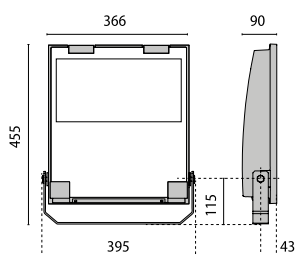

GUELL 2.5
S/W

GUELL 2.5
A/W

GUELL 2.5
A50/W

GUELL 2.5
C/I

GUELL 2.5 S/W

IK07 3J xx5

LAMPHOLDER	WATTAGE	CLASS	CRI	KELVIN	COS ϕ $\geq 0,9$	OPTIC	OPTIC BEAM	LIGHTSOURCE LUMEN OUTPUT	LUMINAIRE LUMEN OUTPUT	L	B	LIFETIME	COLOUR/ RAL	PART NUMBER
LED	158 W	I	80	4000		S/W	-	21619 lm	18062 lm	70	10	130000 h	●	306125